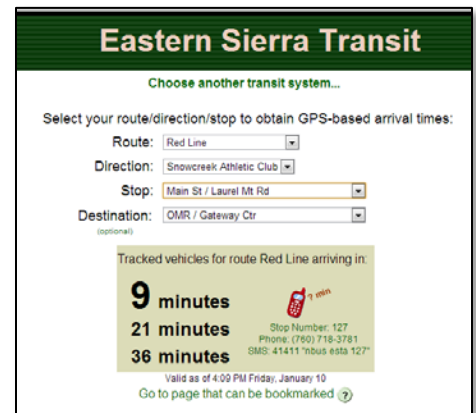

NEXTBUS

NextBus provides real-time bus arrival information for specific transit stops. At this time, NextBus information is available for the following ESTA routes:

- Red Line
- Night Trolley
- Mammoth Express (Mammoth to Bishop route)
- Lone Pine Express (Bishop to Lone Pine route)
- Reno Route (service between Lone Pine and Reno)
- Lancaster Route (service between Mammoth and Lancaster)

NextBus arrival information can be accessed by telephone, text message, or on the Internet.

- **By Telephone:** call 760.718.3781 and enter the Stop ID# (available at each stop). For example, Stop #56 will provide information for Bishop K-Mart.
- **By Text Message:** text “nbus esta [Stop ID#]” to 41411.
- **Via the Internet:** Access the NextBus website at www.nextbus.com and follow the prompts for Eastern Sierra Transit. If the NextBus website is accessed from a smartphone, the system will automatically identify the nearest stop and bus arrival times if the user allows the site to use their location. Smartphone users can easily access this information by bookmarking the NextBus mobile site to their home screen.